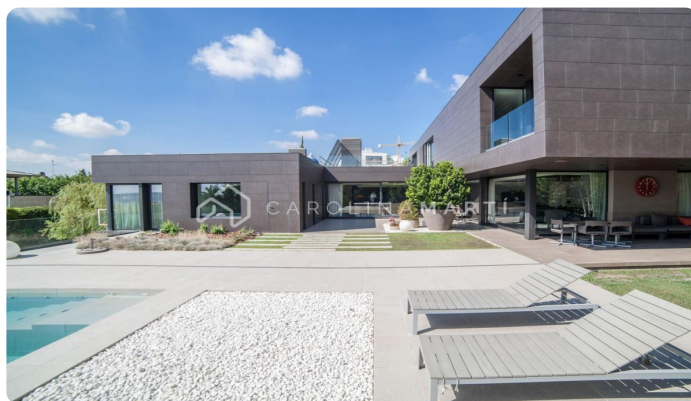

Villa for rent in Ciudad Diagonal - Barcelona

Ref: CM1367A

Ciutat Diagonal / Esplugues de Llobregat

SEASONAL RENTAL Carolina Martí is pleased to present this exceptional 1000 m² property, with top-notch materials and amenities, positioning it as one of the largest and most modern villas in Ciudad Diagonal-Esplugues. Located in the prestigious residential enclave of Ciudad Diagonal, between renowned international schools such as the American School and Highlands School, this residence enjoys a privileged location, just 10 minutes from Barcelona city centre and 15 minutes from the airport. This horizontally designed residence, equipped with solar panels, is cleverly organised over three floors, ensuring maximum comfort for a large family. The property consists of 8 bedrooms and is managed by a state-of-the-art home automation system. The ground floor, which features a fully equipped Bulthaup kitchen by Gaggenau, seamlessly connects to a spacious living room and ample outdoor space showcasing a heated infinity pool and multiple chill-out areas. Additionally, it includes a master suite with a walk-in closet and jacuzzi, along with three additional suites, each with a bathroom and private closets. The upper floor houses another living room, a soundproofed office, and a master guest suite with a bathroom and private terrace. The 10-car garage, which als...

€38,000

1,000 m²
8 Bedrooms
9 Bathrooms
1,900 m² plot
AC
Heating
Views
Sea views
Mountain views
Backyard
Storage
Lift
Furnished
Fireplace
Security
Gym
Parking
Concierge
Balcony
Built-in closets
Outside