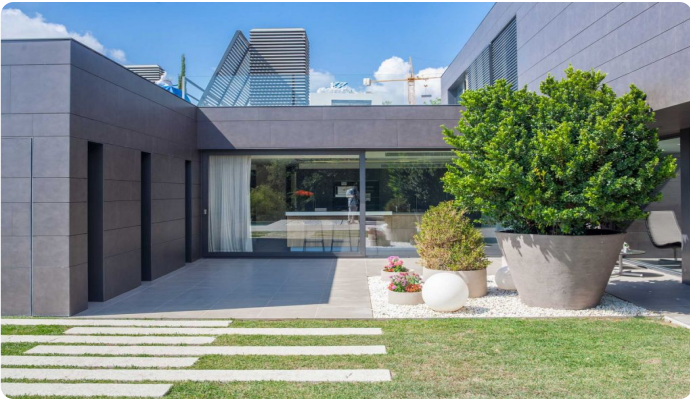

Villa for rent in Ciudad Diagonal - Barcelona

Ref: CM1367A

Ciutat Diagonal / Esplugues de Llobregat

SEASONAL RENTAL Carolina Martí is pleased to present this exceptional 1000 m² property, with top-notch materials and amenities, positioning it as one of the largest and most modern villas in Ciudad Diagonal-Esplugues. Located in the prestigious residential enclave of Ciudad Diagonal, between renowned international schools such as the American School and Highlands School, this residence enjoys a privileged location, just 10 minutes from Barcelona city centre and 15 minutes from the airport. This horizontally designed residence, equipped with solar panels, is cleverly organised over three floors, ensuring maximum comfort for a large family. The property consists of 8 bedrooms and is managed by a state-of-the-art home automation system. The ground floor, which features a fully equipped Bulthaup kitchen by Gaggenau, seamlessly connects to a spacious living room and ample outdoor space showcasing a heated infinity pool and multiple chill-out areas. Additionally, it includes a master suite with a walk-in closet and jacuzzi, along with three additional suites, each with a bathroom and private closets. The upper floor houses another living room, a soundproofed office, and a master guest suite with a bathroom and private terrace. The 10-car garage, which als...

€38,000

1,000 m²
8 Bedrooms
9 Bathrooms
1,900 m² plot
AC
Heating
Views
Sea views
Mountain views
Backyard
Storage
Lift
Furnished
Fireplace
Security
Gym
Parking
Concierge
Balcony
Built-in closets
Outside