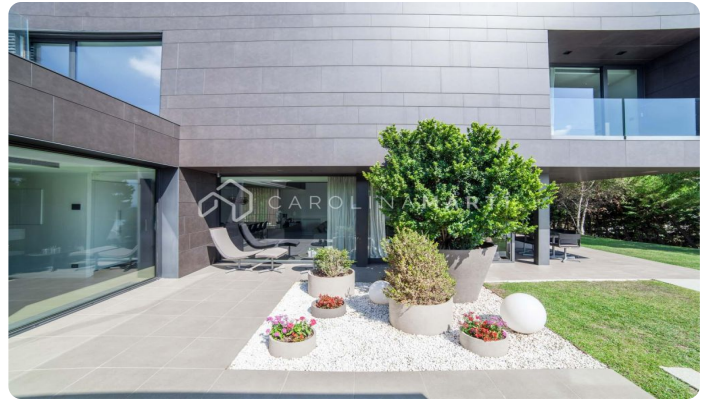

Villa for rent in Ciudad Diagonal - Barcelona

Ref: CM1367A

Ciutat Diagonal / Esplugues de Llobregat

SEASONAL RENTAL Carolina Martí is pleased to present this exceptional 1000 m² property, with top-notch materials and amenities, positioning it as one of the largest and most modern villas in Ciudad Diagonal-Esplugues. Located in the prestigious residential enclave of Ciudad Diagonal, between renowned international schools such as the American School and Highlands School, this residence enjoys a privileged location, just 10 minutes from Barcelona city centre and 15 minutes from the airport. This horizontally designed residence, equipped with solar panels, is cleverly organised over three floors, ensuring maximum comfort for a large family. The property consists of 8 bedrooms and is managed by a state-of-the-art home automation system. The ground floor, which features a fully equipped Bulthaup kitchen by Gaggenau, seamlessly connects to a spacious living room and ample outdoor space showcasing a heated infinity pool and multiple chill-out areas. Additionally, it includes a master suite with a walk-in closet and jacuzzi, along with three additional suites, each with a bathroom and private closets. The upper floor houses another living room, a soundproofed office, and a master guest suite with a bathroom and private terrace. The 10-car garage, which als...

€38,000

1,000 m²
8 Bedrooms
9 Bathrooms
1,900 m² plot
AC
Heating
Views
Sea views
Mountain views
Backyard
Storage
Lift
Furnished
Fireplace
Security
Gym
Parking
Concierge
Balcony
Built-in closets
Outside