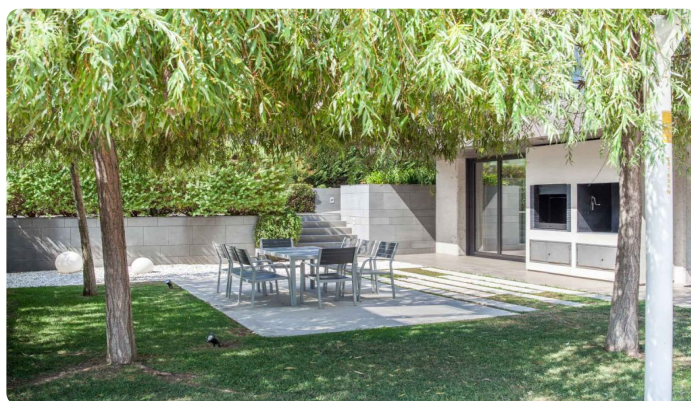

Villa for rent in Ciudad Diagonal - Barcelona

Ref: CM1367A

Ciutat Diagonal / Esplugues de Llobregat

SEASONAL RENTAL Carolina Martí is pleased to present this exceptional 1000 m² property, with top-notch materials and amenities, positioning it as one of the largest and most modern villas in Ciudad Diagonal-Esplugues. Located in the prestigious residential enclave of Ciudad Diagonal, between renowned international schools such as the American School and Highlands School, this residence enjoys a privileged location, just 10 minutes from Barcelona city centre and 15 minutes from the airport. This horizontally designed residence, equipped with solar panels, is cleverly organised over three floors, ensuring maximum comfort for a large family. The property consists of 8 bedrooms and is managed by a state-of-the-art home automation system. The ground floor, which features a fully equipped Bulthaup kitchen by Gaggenau, seamlessly connects to a spacious living room and ample outdoor space showcasing a heated infinity pool and multiple chill-out areas. Additionally, it includes a master suite with a walk-in closet and jacuzzi, along with three additional suites, each with a bathroom and private closets. The upper floor houses another living room, a soundproofed office, and a master guest suite with a bathroom and private terrace. The 10-car garage, which als...

€38,000

1,000 m²
8 Bedrooms
9 Bathrooms
1,900 m² plot
AC
Heating
Views
Sea views
Mountain views
Backyard
Storage
Lift
Furnished
Fireplace
Security
Gym
Parking
Concierge
Balcony
Built-in closets
Outside