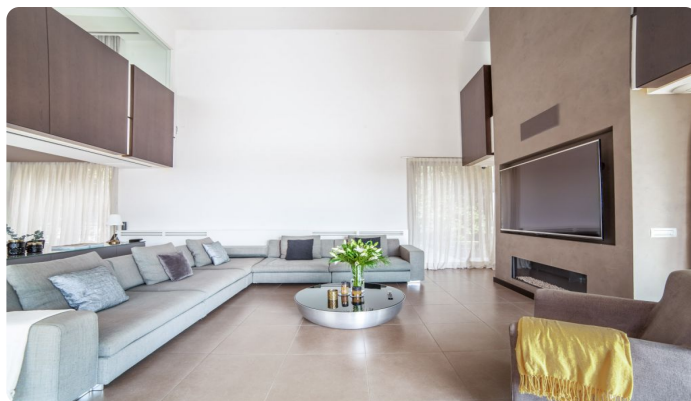

Villa for rent in Ciudad Diagonal - Barcelona

Ref: CM1367A

Ciutat Diagonal / Esplugues de Llobregat

SEASONAL RENTAL Carolina Martí is pleased to present this exceptional 1000 m² property, with top-notch materials and amenities, positioning it as one of the largest and most modern villas in Ciudad Diagonal-Esplugues. Located in the prestigious residential enclave of Ciudad Diagonal, between renowned international schools such as the American School and Highlands School, this residence enjoys a privileged location, just 10 minutes from Barcelona city centre and 15 minutes from the airport. This horizontally designed residence, equipped with solar panels, is cleverly organised over three floors, ensuring maximum comfort for a large family. The property consists of 8 bedrooms and is managed by a state-of-the-art home automation system. The ground floor, which features a fully equipped Bulthaup kitchen by Gaggenau, seamlessly connects to a spacious living room and ample outdoor space showcasing a heated infinity pool and multiple chill-out areas. Additionally, it includes a master suite with a walk-in closet and jacuzzi, along with three additional suites, each with a bathroom and private closets. The upper floor houses another living room, a soundproofed office, and a master guest suite with a bathroom and private terrace. The 10-car garage, which als...

€38,000

1,000 m²
8 Bedrooms
9 Bathrooms
1,900 m² plot
AC
Heating
Views
Sea views
Mountain views
Backyard
Storage
Lift
Furnished
Fireplace
Security
Gym
Parking
Concierge
Balcony
Built-in closets
Outside