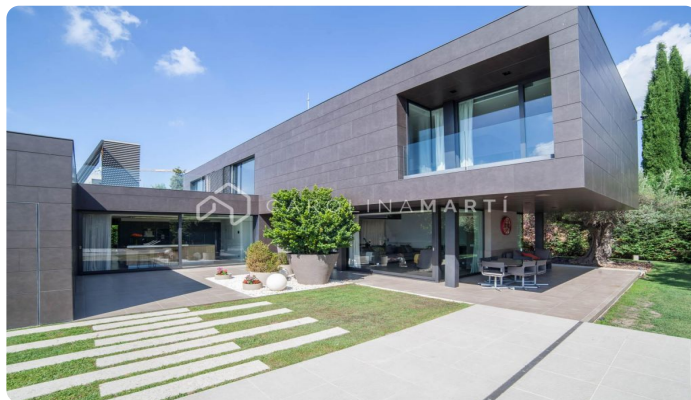

Villa for rent in Ciudad Diagonal - Barcelona

Ref: CM1367A

Ciutat Diagonal / Esplugues de Llobregat

SEASONAL RENTAL Carolina Martí is pleased to present this exceptional 1000 m² property, with top-notch materials and amenities, positioning it as one of the largest and most modern villas in Ciudad Diagonal-Esplugues. Located in the prestigious residential enclave of Ciudad Diagonal, between renowned international schools such as the American School and Highlands School, this residence enjoys a privileged location, just 10 minutes from Barcelona city centre and 15 minutes from the airport. This horizontally designed residence, equipped with solar panels, is cleverly organised over three floors, ensuring maximum comfort for a large family. The property consists of 8 bedrooms and is managed by a state-of-the-art home automation system. The ground floor, which features a fully equipped Bulthaup kitchen by Gaggenau, seamlessly connects to a spacious living room and ample outdoor space showcasing a heated infinity pool and multiple chill-out areas. Additionally, it includes a master suite with a walk-in closet and jacuzzi, along with three additional suites, each with a bathroom and private closets. The upper floor houses another living room, a soundproofed office, and a master guest suite with a bathroom and private terrace. The 10-car garage, which als...

€38,000

1,000 m²
8 Bedrooms
9 Bathrooms
1,900 m² plot
AC
Heating
Views
Sea views
Mountain views
Backyard
Storage
Lift
Furnished
Fireplace
Security
Gym
Parking
Concierge
Balcony
Built-in closets
Outside