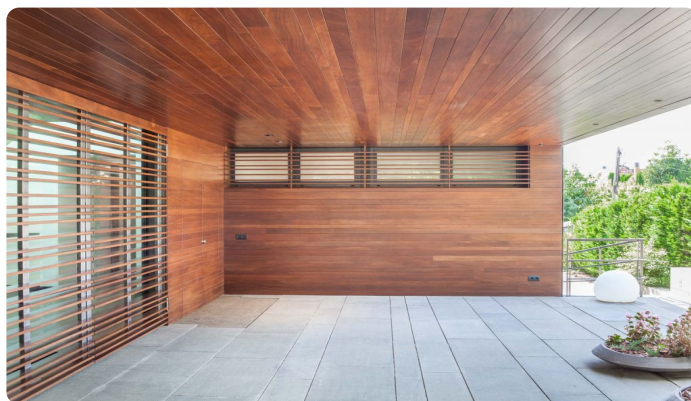

Villa for rent in Ciudad Diagonal - Barcelona

Ref: CM1367A

Ciutat Diagonal / Esplugues de Llobregat

SEASONAL RENTAL Carolina Martí is pleased to present this exceptional 1000 m² property, with top-notch materials and amenities, positioning it as one of the largest and most modern villas in Ciudad Diagonal-Esplugues. Located in the prestigious residential enclave of Ciudad Diagonal, between renowned international schools such as the American School and Highlands School, this residence enjoys a privileged location, just 10 minutes from Barcelona city centre and 15 minutes from the airport. This horizontally designed residence, equipped with solar panels, is cleverly organised over three floors, ensuring maximum comfort for a large family. The property consists of 8 bedrooms and is managed by a state-of-the-art home automation system. The ground floor, which features a fully equipped Bulthaup kitchen by Gaggenau, seamlessly connects to a spacious living room and ample outdoor space showcasing a heated infinity pool and multiple chill-out areas. Additionally, it includes a master suite with a walk-in closet and jacuzzi, along with three additional suites, each with a bathroom and private closets. The upper floor houses another living room, a soundproofed office, and a master guest suite with a bathroom and private terrace. The 10-car garage, which als...

€38,000

1,000 m²
8 Bedrooms
9 Bathrooms
1,900 m² plot
AC
Heating
Views
Sea views
Mountain views
Backyard
Storage
Lift
Furnished
Fireplace
Security
Gym
Parking
Concierge
Balcony
Built-in closets
Outside