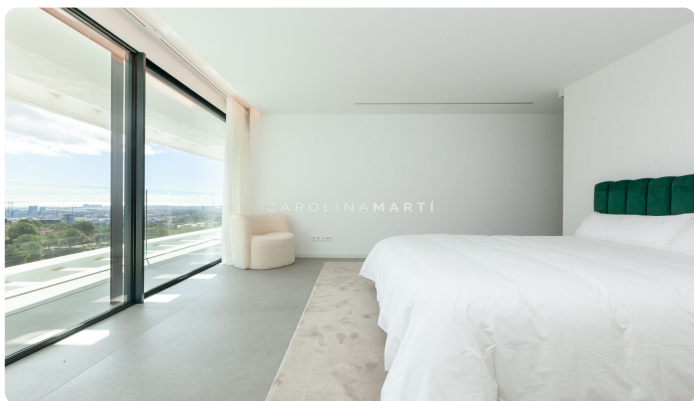

Contact us for more information or to arrange a viewing

Tel: +34 93 241 10 95

info@carolinamarti.com

www.carolinamarti.es