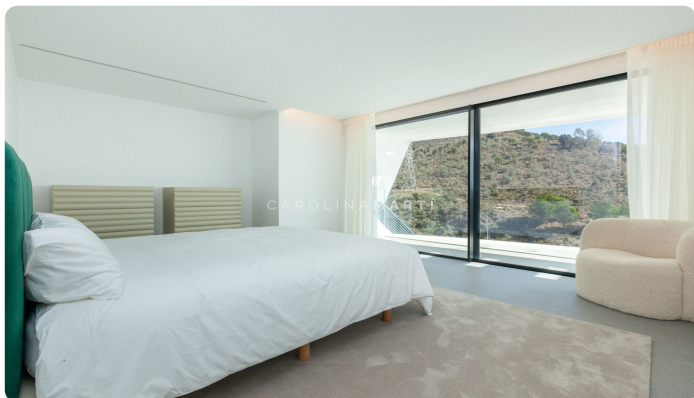

Contact us for more information or to arrange a viewing

Tel: +34 93 241 10 95

info@carolinamarti.com

www.carolinamarti.es