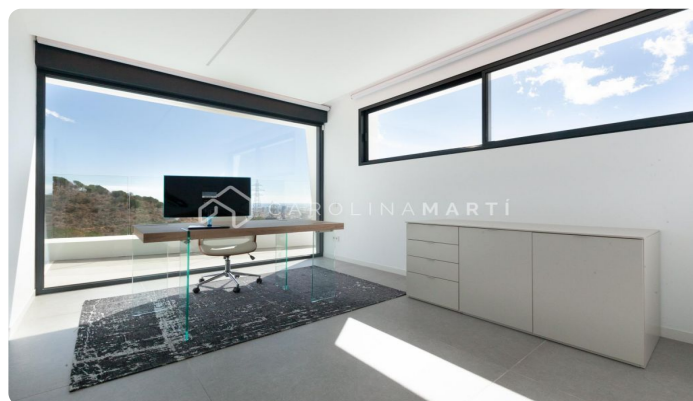

Contact us for more information or to arrange a viewing

Tel: +34 93 241 10 95

info@carolinamarti.com

www.carolinamarti.es