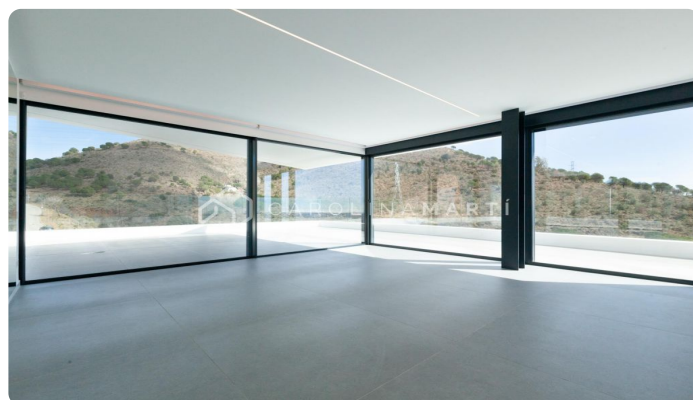

### Esplugues de Llobregat

Spectacular 634 m<sup>2</sup> home on a spacious 990 m<sup>2</sup> plot with soccer field. Located in Ciudad Diagonal, offering the best views of the sea and Barcelona, this home is perfect for an international family relocating and looking to live in a private residential area close to international schools. The house features state-of-the-art materials and top-quality finishes: home automation system, natural stone countertops, saltwater pool, elevator, open-concept kitchen, designer furniture, indoor parking, gym... All 6 bedrooms are exterior, including a master suite with full bathroom, walk-in closet, and private terrace. There's also a home office, a spacious living room with an open kitchen, a large 40 m<sup>2</sup> multipurpose area for a gym, and two large terraces on both sides. The home is fully equipped with an advanced security system. Contact us to schedule a visit.

### PRICE UPON REQUEST

635 m<sup>2</sup>  
6 Bedrooms  
4 Bathrooms  
950 m<sup>2</sup> plot  
Pool  
AC  
Heating  
Views  
Sea views  
Mountain views  
Backyard  
Storage  
Lift  
Furnished  
Phone  
Security  
Balcony  
Built-in closets  
Outside