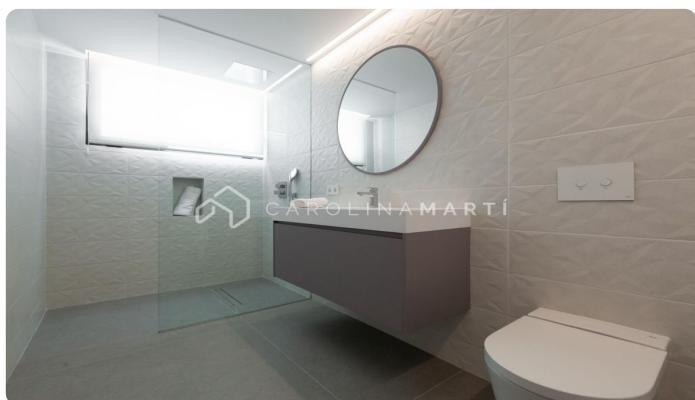

Contact us for more information or to arrange a viewing

Tel: +34 93 241 10 95

info@carolinamarti.com

www.carolinamarti.es