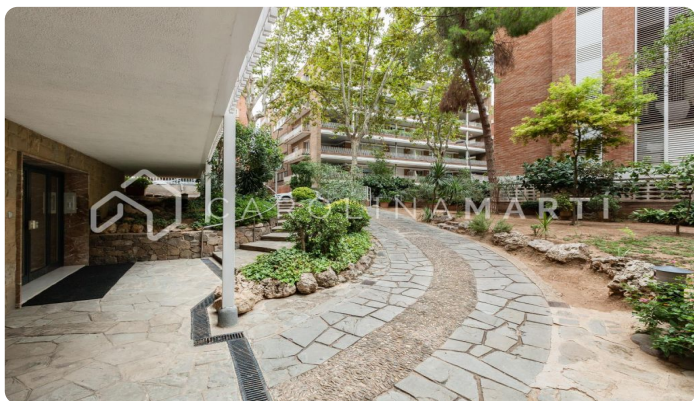

Contact us for more information or to arrange a viewing

Tel: +34 93 241 10 95

info@carolinamarti.com

www.carolinamarti.es