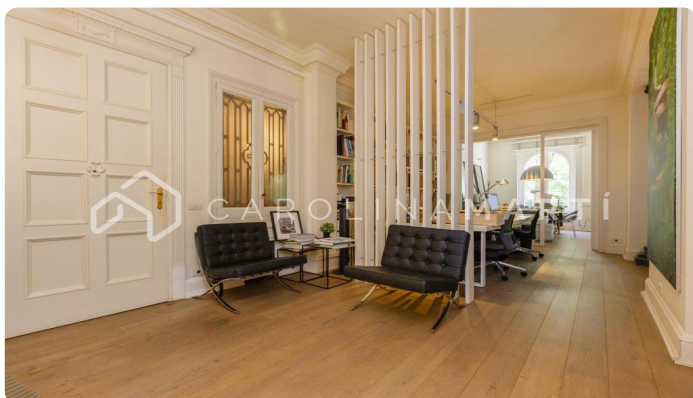

Contact us for more information or to arrange a viewing

Tel: +34 93 241 10 95

info@carolinamarti.com

www.carolinamarti.es