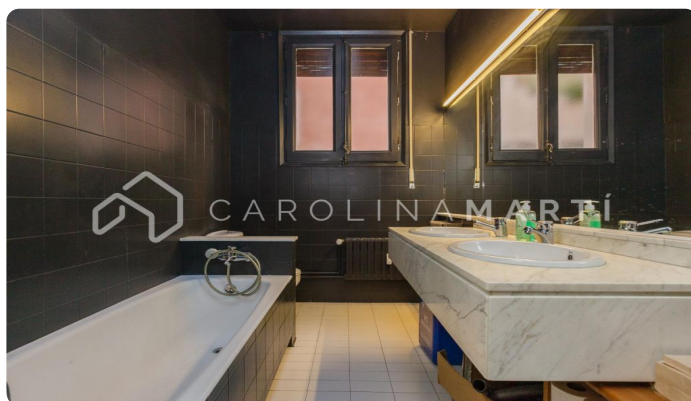

Contact us for more information or to arrange a viewing

Tel: +34 93 241 10 95

info@carolinamarti.com

www.carolinamarti.es