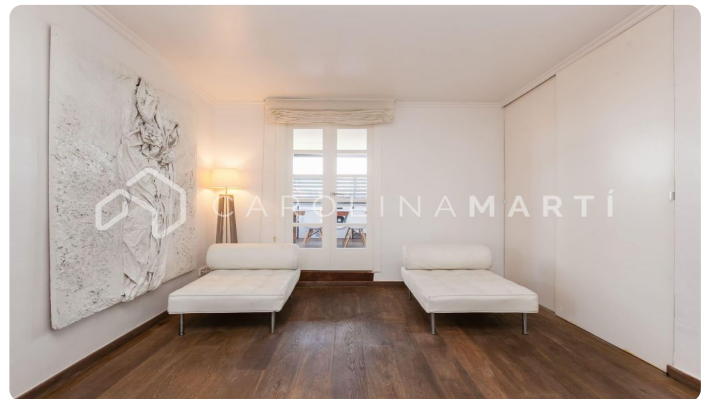

Penthouse with terrace for rent in Sant Gervasi, Barcelona

Ref: CM1012

**Galvany / Barcelona**

Carolina Martí presents this penthouse with a terrace for rent, located on Ganduxer street in Sarria-Sant Gervasi, Barcelona. It is located next to the Plaza Gregorio Taumaturgo and the Turó Park. The surface of the property is 130 m² built. They are distributed in two spacious rooms, two bathrooms (one with a bathtub and the other with a shower), a living-dining room and an office-type kitchen. It is totally exterior to four winds offering natural light throughout the house. The terrace of the property is 75 m², surrounding the entire house given its size. The floors are parquet and the aluminum carpentry is very well preserved. Inside the attic we find several built-in wardrobes and hot or cold air conditioning by splits. The kitchen has the corresponding appliances and the house is sold furnished. The building was constructed in 1967 with a total of seven floors and a normal elevator. Call us to visit the penthouse.

PRICE UPON REQUEST

130 m²
2 Bedrooms
2 Bathrooms
AC
Heating
Views
Mountain views
Lift
Furnished
Security
Terrace
Concierge

Contact us for more information or to arrange a viewing

Tel: +34 93 241 10 95

info@carolinamarti.com