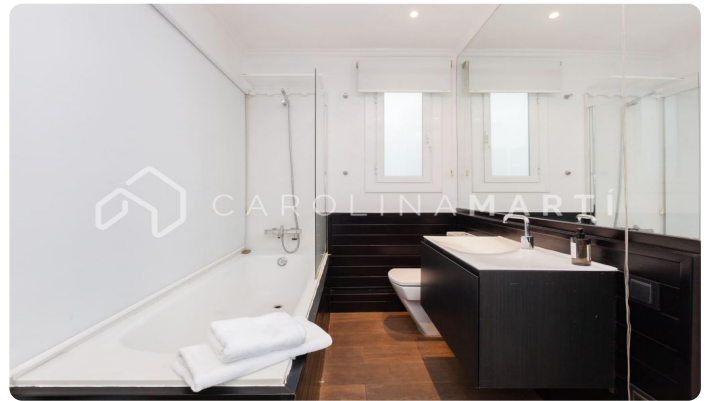

Penthouse with terrace for rent in Sant Gervasi, Barcelona

Ref: CM1012

**Galvany / Barcelona**

Carolina Martí presents this penthouse with a terrace for rent, located on Ganduxer street in Sarria-Sant Gervasi, Barcelona. It is located next to the Plaza Gregorio Taumaturgo and the Turó Park. The surface of the property is 130 m² built. They are distributed in two spacious rooms, two bathrooms (one with a bathtub and the other with a shower), a living-dining room and an office-type kitchen. It is totally exterior to four winds offering natural light throughout the house. The terrace of the property is 75 m², surrounding the entire house given its size. The floors are parquet and the aluminum carpentry is very well preserved. Inside the attic we find several built-in wardrobes and hot or cold air conditioning by splits. The kitchen has the corresponding appliances and the house is sold furnished. The building was constructed in 1967 with a total of seven floors and a normal elevator. Call us to visit the penthouse.

PRICE UPON REQUEST

130 m²
2 Bedrooms
2 Bathrooms
AC
Heating
Views
Mountain views
Lift
Furnished
Security
Terrace
Concierge

Contact us for more information or to arrange a viewing

Tel: +34 93 241 10 95

info@carolinamarti.com