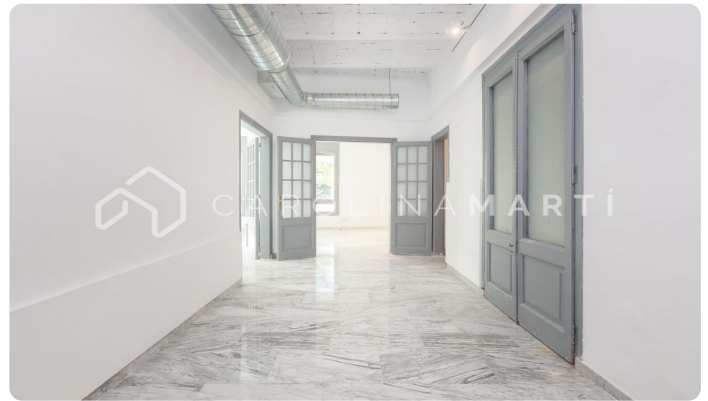

Contact us for more information or to arrange a viewing

Tel: +34 93 241 10 95

info@carolinamarti.com

www.carolinamarti.es