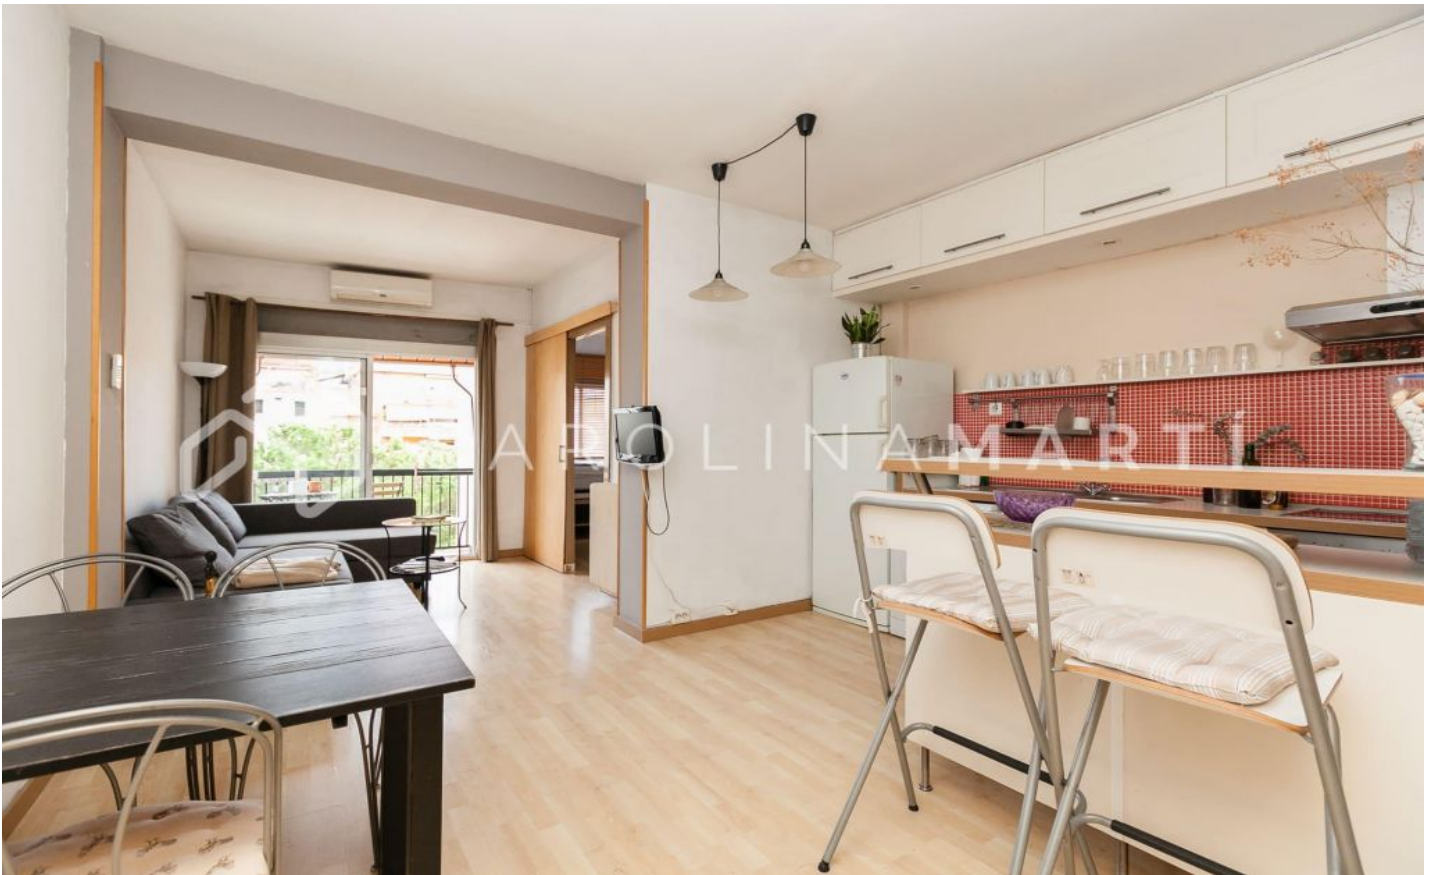

Flat with terrace for rent in Putxet i el Farró, Barcelona

Ref: CM1108

**Putxet i el Farró / Barcelona**

Carolina Martí presents this flat with a terrace for rent, located in Putxet i el Farró, Barcelona. It is located next to Plaza Molina between Vía Augusta and Calle Balmes. The flat has a total area of approximately 45 m² built. The interior of the house is distributed in a large room type 'suite' with bathroom and dressing room. It is a completely exterior and very bright property in a very quiet area of Barcelona. It is exterior to a large block patio with mountain views. The kitchen is office type. Next to it is the spacious living-dining room outside the terrace. In an excellent location, very well connected with the Generalitat de Catalunya Railways. The building was constructed in 1971 and has an elevator. Call us to visit the flat.

PRICE UPON REQUEST

45 m²
1 Bedroom
1 Bathroom
AC
Heating
Views
Mountain views
Lift
Furnished
Terrace