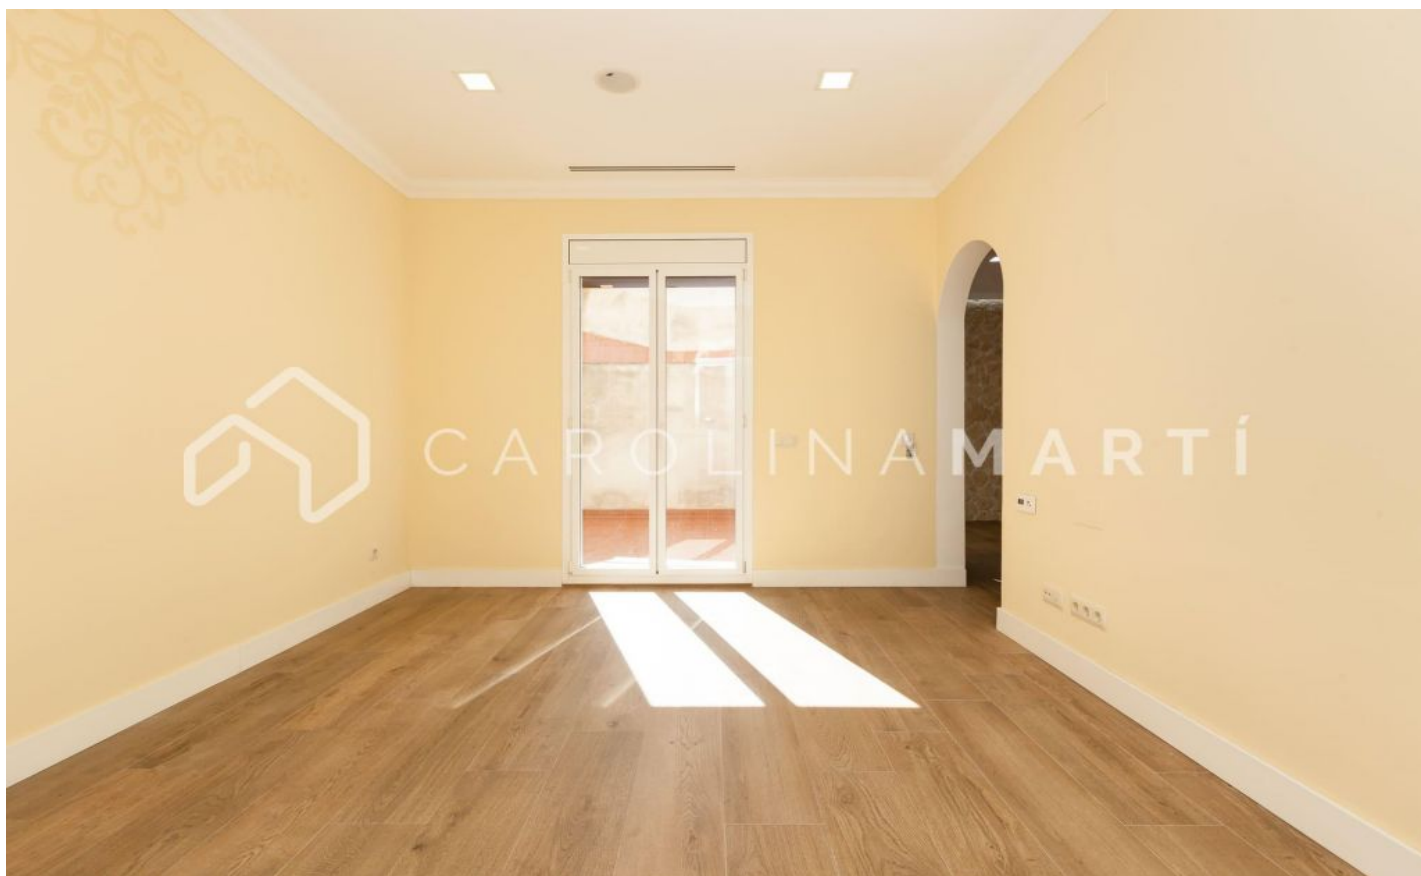

## Flat with terrace for sale in Sant Gervasi, Barcelona

Ref: CM1117

**Putxet i el Farró / Barcelona**

Carolina Martí presents in exclusivity this flat with a terrace for sale, located in Sarria-Sant Gervasi, Barcelona. It is located next to Plaza Molina. The flat has a total area of approximately 125 m<sup>2</sup> built. It is a completely exterior floor with a terrace of 18 m<sup>2</sup>. The interior is distributed in two large double bedrooms and two complete bathrooms with shower. Large kitchen type office. Next to it is the living room, which is exterior to the terrace with plenty of space. Excellent distribution divided into day area and night area. It has a laundry area, air conditioning and electric shutters. In an area well connected by public transport and a wide variety of shops and parks. The building was constructed in 1945 and has an elevator. Optional parking in the area. Call us to visit the flat.