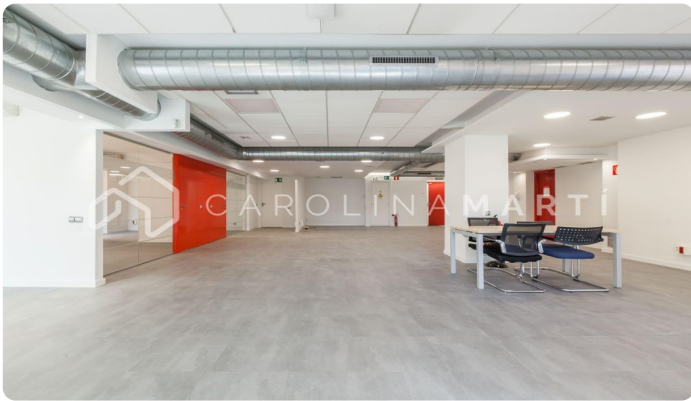

Contact us for more information or to arrange a viewing

Tel: +34 93 241 10 95

info@carolinamarti.com

www.carolinamarti.es