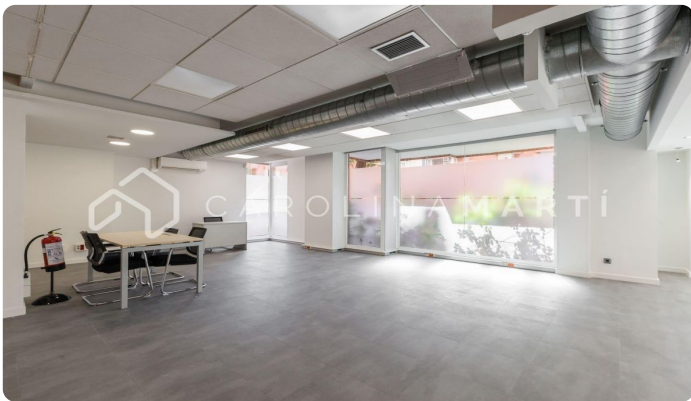

Contact us for more information or to arrange a viewing

Tel: +34 93 241 10 95

info@carolinamarti.com

www.carolinamarti.es