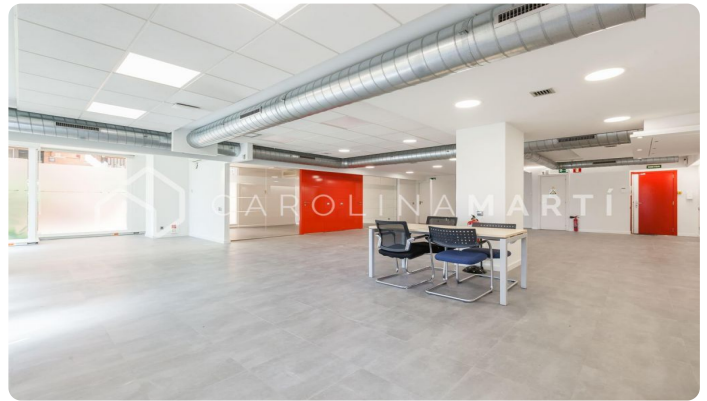

Contact us for more information or to arrange a viewing

Tel: +34 93 241 10 95

info@carolinamarti.com

www.carolinamarti.es