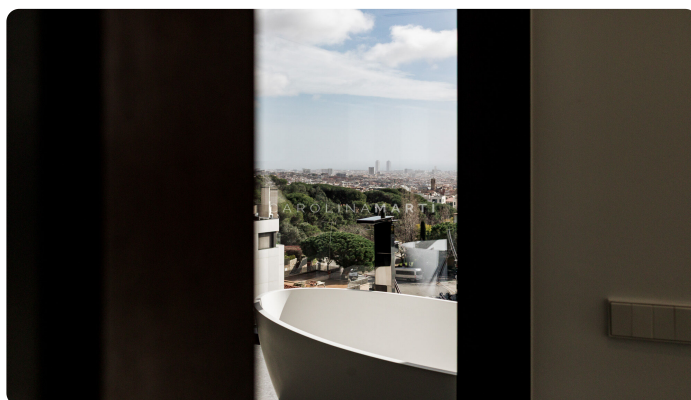

Contact us for more information or to arrange a viewing

Tel: +34 93 241 10 95

info@carolinamarti.com

www.carolinamarti.es