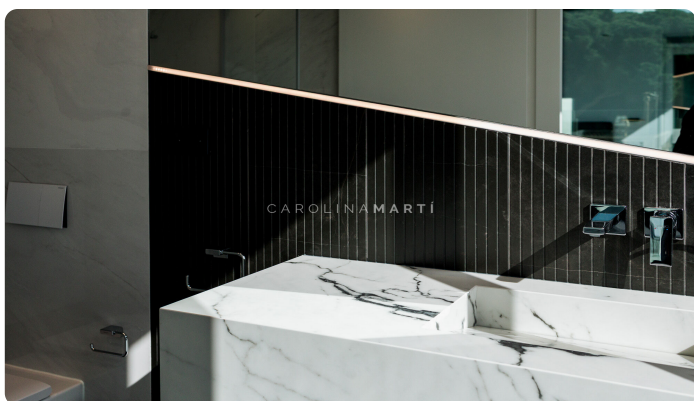

Contact us for more information or to arrange a viewing

Tel: +34 93 241 10 95

info@carolinamarti.com

www.carolinamarti.es